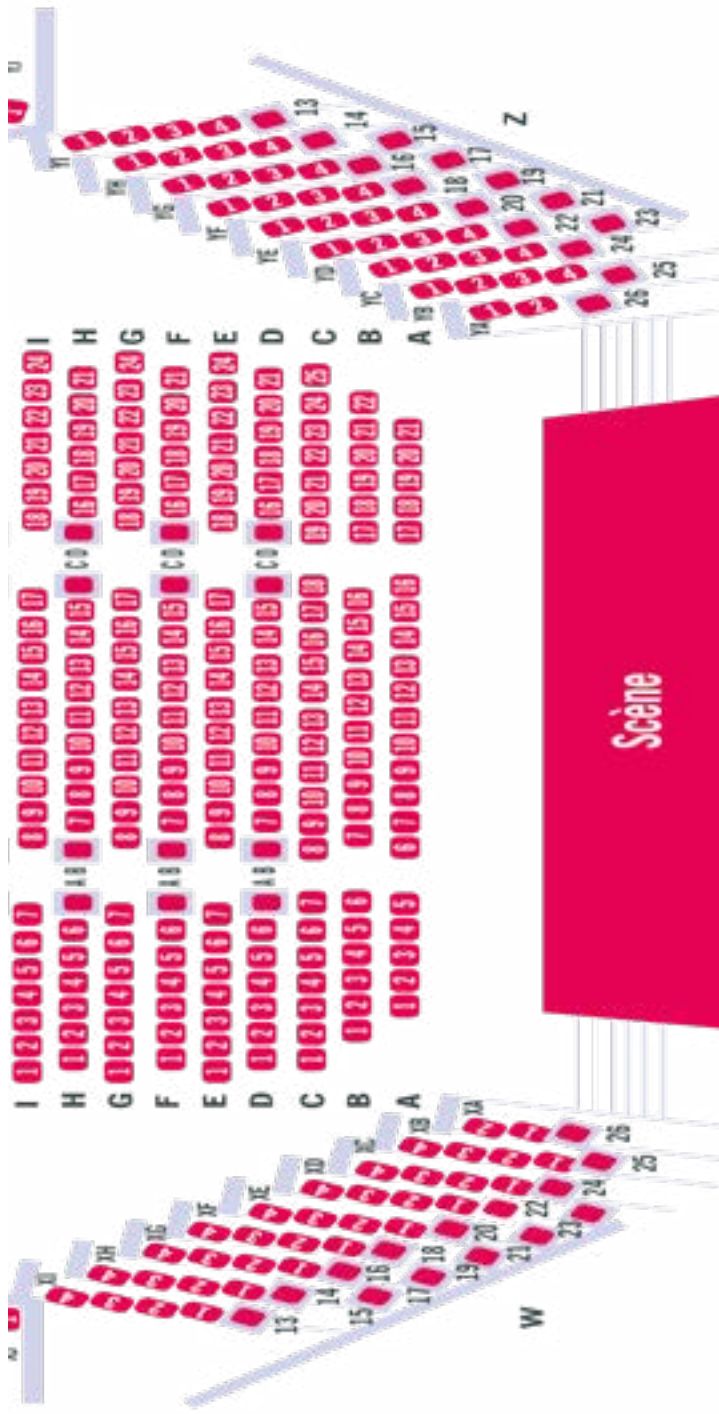

# Régije

The diagram illustrates the internal wiring of a telephone exchange (Régije). It features a central switchboard with terminals for each letter of the alphabet (A-Z) and numbers 1 through 12. Each terminal is equipped with four red buttons labeled 1, 2, 3, and 4. The connections are shown as blue lines forming a complex network. On the left, there are two sets of lines labeled 'W' and 'WI'. On the right, there are lines labeled 'Z', 'YU', 'YV', 'YX', 'YK', and 'YJ'. The diagram illustrates how a call from a subscriber line is routed through the switchboard to the destination line.